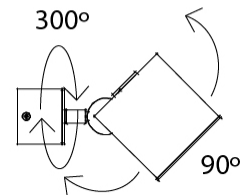

PROJECT	_____
TYPE	_____
SPECIFIER	_____
QUANTITY	_____
DATE	_____

DAU SINGLE SURFACE

D92019-

base number   Finish
Options

1. To build a product code in our configurator select the specify button on the base model # product page
2. To build a manual product code on this datasheet choose from the options listed below in blue font and add the suffix to the base model #

GENERAL

Series: Dau _____
Subseries: Dau Single _____
Brand: Milan _____
Division: Design _____
Mounting Type: Surface _____
Subcategory: Spots _____

PHYSICAL

Shape: Cube _____
Length (mm): 80 _____
Length (in): 3 1/8 _____
Width (mm): 83 _____
Width (in): 3 1/4 _____
Height (mm): 80 _____
Height (in): 3 1/8 _____
Max. Overall Height (mm): 160 _____
Max. Overall Height (in): 6 5/16 _____
Light Distribution: Adjustable / Direct _____
Weight (kg): 0.82 _____
Weight (lbs): 1.81 _____
Fixture Finish: [BAL / MWL / BSL](#) _____
Fixture Material: Extruded Aluminum _____

ELECTRICAL

Number of Lamps: 1 _____
Lamp Type: LED Retrofit _____
Lamp Shape: MR16 _____
Bulb Included: Bulb Not Included _____
Max. Wattage Per Lamp (W): 4 _____
Lamp Base: GU10 _____
Input Voltage (V): 120 _____

LED

OPTICAL

RATINGS AND CERTIFICATIONS

Certified By: Certified for North American Standards _____
IP rating: IP20 _____