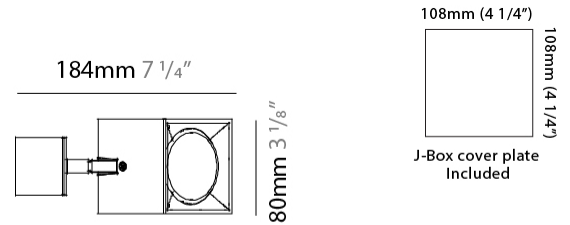

PROJECT	_____
TYPE	_____
SPECIFIER	_____
QUANTITY	_____
DATE	_____

DAU SINGLE SURFACE

D92019-

base number   Finish
Options

1. To build a product code in our configurator select the specify button on the base model # product page
2. To build a manual product code on this datasheet choose from the options listed below in blue font and add the suffix to the base model #

GENERAL

Series: Dau _____
Subseries: Dau Single _____
Brand: Milan _____
Division: Design _____
Mounting Type: Surface _____
Subcategory: Spots _____

PHYSICAL

Shape: Cube _____
Length (mm): 80 _____
Length (in): 3 1/8 _____
Width (mm): 83 _____
Width (in): 3 1/4 _____
Height (mm): 80 _____
Height (in): 3 1/8 _____
Max. Overall Height (mm): 160 _____
Max. Overall Height (in): 6 5/16 _____
Light Distribution: Adjustable / Direct _____
Weight (kg): 0.82 _____
Weight (lbs): 1.81 _____
Fixture Finish: [BAL / MWL / BSL](#) _____
Fixture Material: Extruded Aluminum _____

ELECTRICAL

Number of Lamps: 1 _____
Lamp Type: LED Retrofit _____
Lamp Shape: MR16 _____
Bulb Included: Bulb Not Included _____
Max. Wattage Per Lamp (W): 4 _____
Lamp Base: GU10 _____
Input Voltage (V): 120 _____

LED

OPTICAL

RATINGS AND CERTIFICATIONS

Certified By: Certified for North American Standards _____
IP rating: IP20 _____